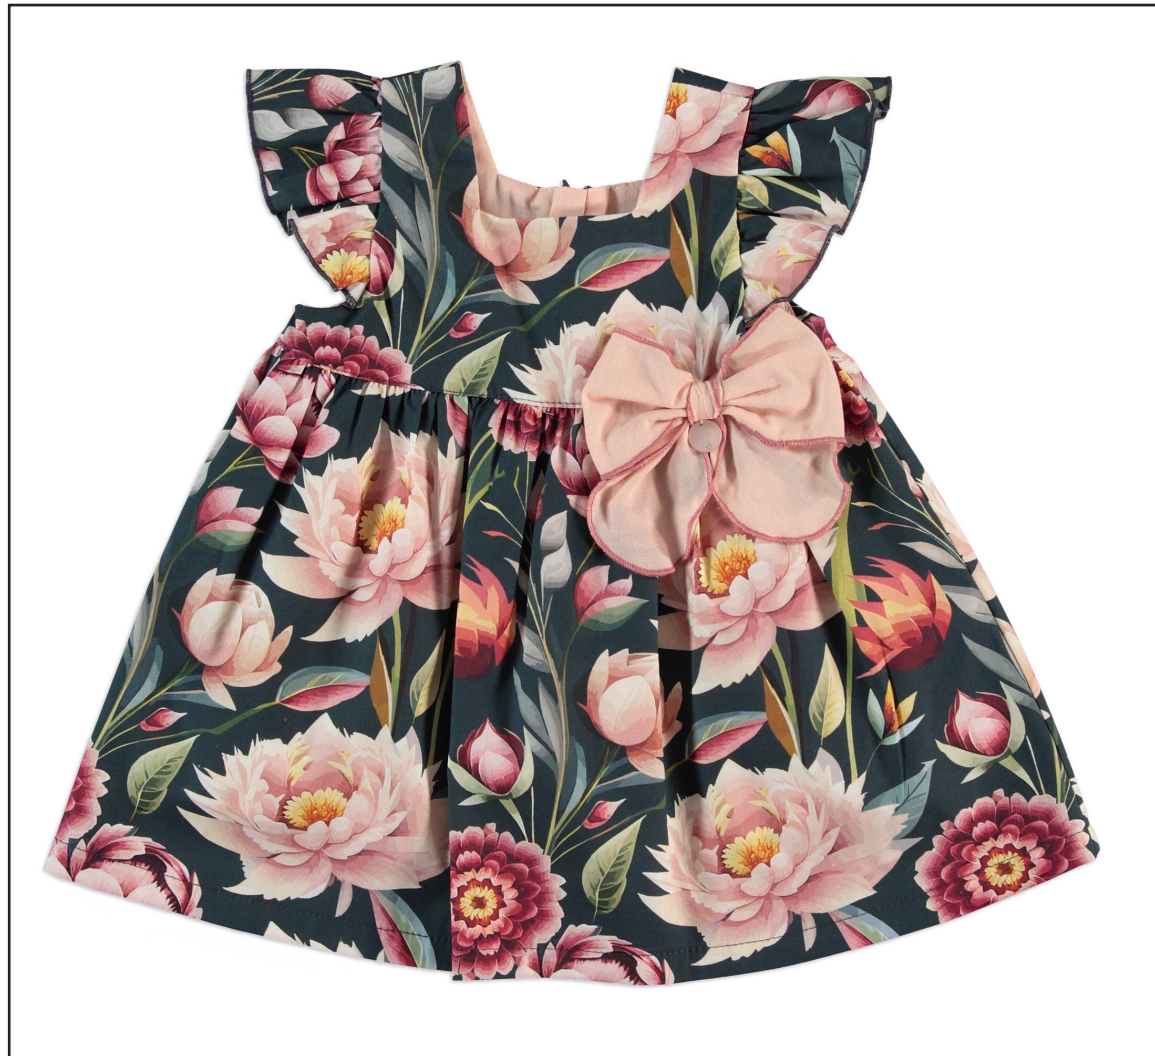

NAVY, PURPLE

9-12/12-18/12-18/18-24

Months

24127
NAVY, WHITE
2-3/3-4/4-5/5-6
Years

24227
NAVY, WHITE
6-7/7-8/8-9/9-10
Years

24028
DESIGN
9-12/12-18/12-18/18-24
Months

24128
DESIGN
2-3/3-4/4-5/5-6
Years

24029
DESIGN
0-3/3-6/6-9
Months